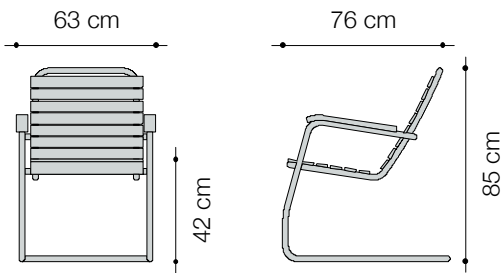

classic garden armchair

✕ info@atelieralinea.ch ✕ atelieralinea.ch

✕ atelier ALINEA KLASSISCHER GARTENSESSEL © 2020 ✕

classic garden armchair

Dimensions

63 x 76 x H. 42/85 cm

Technical information

Frame: Galvanized free-swinging round steel profile, optionally enamel coated.