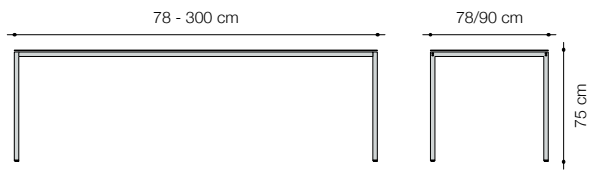

atelier

ALINEA

universal table

True to its name, this table is really versatile. The table top is available in warm, cosy, solid wood or in robust, low maintenance synthetic resin.

The black table base is light, yet very strong and stable. The Universal Table is between 78 and 300 centimetres long and 78 or 90 centimetres wide, and can be disassembled and reassembled in a flash. This uncomplicated table is perfect for your dining room, your office or the classroom in your training centre.

atelier

ALINEA

universal table

Dimensions

Model 78: 78 x 78 x H. 75 cm / 120 x 78 x H. 75 cm / 160 x 78 x H. 75 cm / 200 x 78 x H. 75 cm / 240 x 78 x H. 75 cm / 300 x 78 x H. 75 cm

Model 90: 90 x 90 x H. 75 cm / 120 x 90 x H. 75 cm / 160 x 90 x H. 75 cm / 200 x 90 x H. 75 cm / 240 x 90 x H. 75 cm / 300 x 90 x H. 75 cm

Special dimensions on request.

Technical informations

Frame: Square-cut steel steel profile, powder-coated, optionally black or dark bronze, black levelling feet.

Desktop: 11 mm strong solid wood in a variety of woods or 8 mm strong laminate.