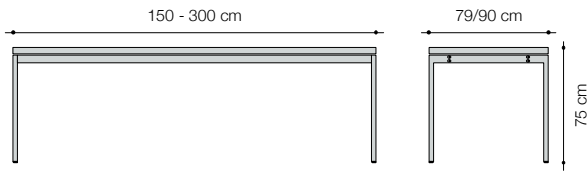

Thanks to the recessed crossbars, the table top seems to float above the steel base, executed in black or powder-coated in dark bronze.

Thesis M is 75 centimetres high, 80 or 90 centimetres wide and between 79 and 300 centimetres long, depending on its function and the size of the room.

Thesis M adds a warm touch to your home or office.

thesis m

atelieralineia.ch

info@atelieralineia.ch

atelier ALINEA THESIS M © 2020

atelier
ALINEA

thesis m

Dimensions

Model 80: 79 x 79 x H. 75 cm / 120 x 79 x H. 75 cm / 160 x 79 x H. 75 cm / 200 x 79 x H. 75 cm / 240 x 79 x H. 75 cm / 300 x 79 x H. 75 cm

Model 90: 90 x 90 x H. 75 cm / 120 x 90 x H. 75 cm / 160 x 90 x H. 75 cm / 200 x 90 x H. 75 cm / 240 x 90 x H. 75 cm / 300 x 90 x H. 75 cm

Special dimensions on request.

Technical information

Frame: Square-cut steel profile, powder-coated, optionally black or dark bronze, black levelling feet, other colours on request.

Desktop: 30 mm solid wood in different kinds of wood.