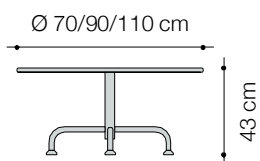

atelier
ALINEA

lounge table

Dimensions

Ø 70 x H. 43 cm / Ø 90 x H. 43 cm / 110 x 80 x H. 43 cm

Technical information

Frame: Galvanized steel tube, optionally enamel coated, levelling feet Ø 5 cm.

Desktop: Enamel coated zincor-steel sheet, not foldable.