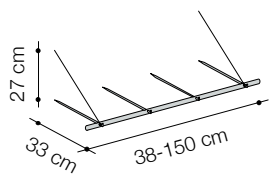

wetli coat rack 0286

The minimalist and elegant Wetli Coat Rack uses the laws of physics and just two mounting points to hold clothes and bags.

All rods are made of bright steel, and the tapering wall supports serve as clothes hooks. The coat rack is 33 centimetre deep and between 38 and 150 centimetres wide. Casually throw your clothes over the hooks or hang them neatly on the hanger.

×

×

atelierALINEA | WETLI GARDEROBE 0286 © 2020

×

atelier
ALINEA

wetli coat rack 0286

Dimensions

38 x 33 x H. 27 cm / 65 x 33 x H. 27 cm / 94 x 33 x H. 27 cm / 121 x 33 x H. 27 cm / 150 x 33 x H. 27 cm