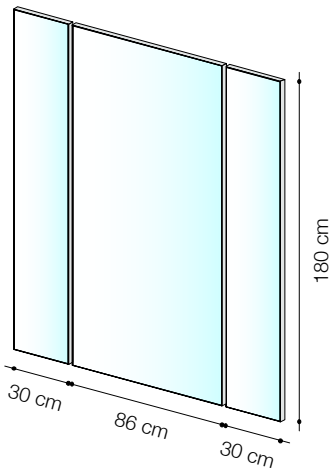

wetli wing mirror 0288

Dimensions

146 x 2.5 x H. 180 cm

Special dimensions on request.

Technical information

Frame: Raw Steel with anti-rust varnish.