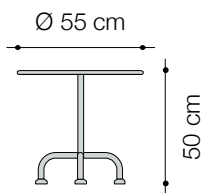

classic side table

A coffee and the newspaper are ready, your tablet and notepad are at your fingertips – the classic side table is just right for a refreshing break.

With its diameter of 55 centimetres and height of 50 centimetres, it is a perfect match for the lounge chair or classic garden bench.

classic side table

Dimensions

Ø 55 x H. 50 cm

Technical information

Frame: Galvanized Steel tubes, optionally enamel coated, levelling feet Ø 5 cm.

Desktop: Zincor-steelsheet, enamel coated, not foldable. Other colours on request.