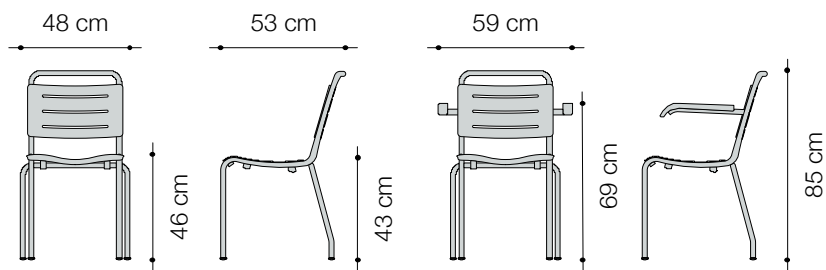

poly garden chair

Dimensions

Poly garden chair without armrests: 48 x 53 x H. 43/85 cm

Poly-garden chair with armrests: 59 x 53 x H. 43/85 cm

Technical information

Frame: Galvanized round steel profile, optionally enamel coated, with aluminium or plastic feet.

Seat and back, armrests: Polyurethane, unicolour.

Colours & finishes: **I:** Flame red RAL3000 / **J:** Pastel yellow RAL1034 / **P:** Slate grey RAL7015 /

Q: Moss green RAL6005