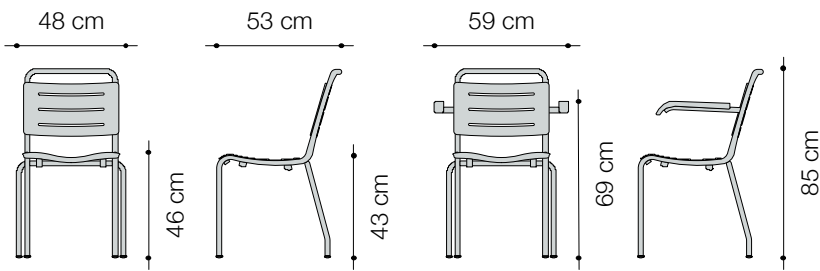

poly garden chair

Dimensions

Poly garden chair without armrests: 48 x 53 x H. 43/85 cm

Poly-garden chair with armrests: 59 x 53 x H. 43/85 cm

Technical information

Frame: Galvanized round steel profile, optionally enamel coated, with aluminium or plastic feet.

Seat and back, armrests: Polyurethane, unicolour.

Colours & finishes: I: Flame red RAL3000 / J: Pastel yellow RAL1034 / P: Slate grey RAL7015 /

Q: Moss green RAL6005