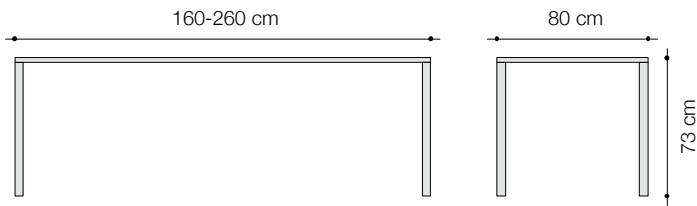

wetli table 0084

Dimensions

160 x 80 x H. 73 cm / 180 x 80 x H. 73 cm / 200 x 80 x H. 73 cm / 220 x 80 x H. 73 cm /
240 x 80 x H. 73 cm / 260 x 80 x H. 73 cm
Special dimensions on request.

Technical information

Frame: Steel with anti-rust varnish.

Desktop: Inlaid wood with linoleum cover.