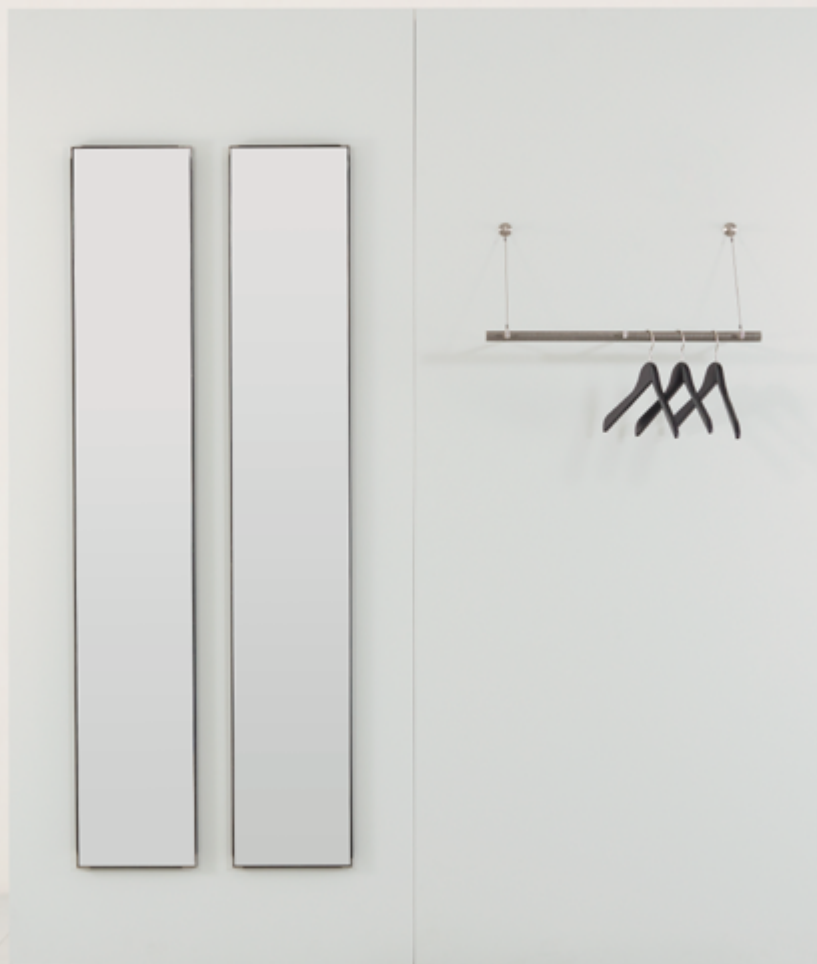

wetli vertical mirror 0188

At 30 centimetres wide, 180 centimetres high and 2.5 centimetres deep, this classic mirror with its slender raw steel frame can stand on the floor or hang on the wall. The brush marks on the welding seams add to the industrial appeal of the mirror, looking very stylish next to the Wetli Coat Rack.

Like all the furniture in the Wetli collection, the Vertical Mirror is characterised by the liveliness of the raw steel and the minimal use of materials.

If lightness is a measure for quality, this mirror reaches a very high score.

atelier
ALINEA

wetli vertical mirror 0188

Dimensions

30 x 2.5 x H. 180 cm

Special dimensions on request.

Technical information

Frame: Steel with anti-rust varnish.