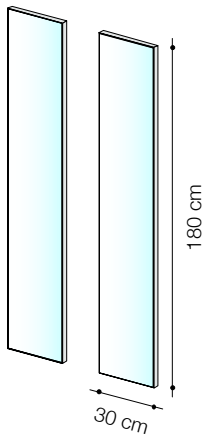

wetli vertical mirror 0188

At 30 centimetres wide, 180 centimetres high and 2.5 centimetres deep, this classic mirror with its slender raw steel frame can stand on the floor or hang on the wall. The brush marks on the welding seams add to the industrial appeal of the mirror, looking very stylish next to the Wetli Coat Rack.

Like all the furniture in the Wetli collection, the Vertical Mirror is characterised by the liveliness of the raw steel and the minimal use of materials.

If lightness is a measure for quality, this mirror reaches a very high score.

atelier
ALINEA

wetli vertical mirror 0188

Dimensions

30 x 2.5 x H. 180 cm

Special dimensions on request.

Technical information

Frame: Steel with anti-rust varnish.