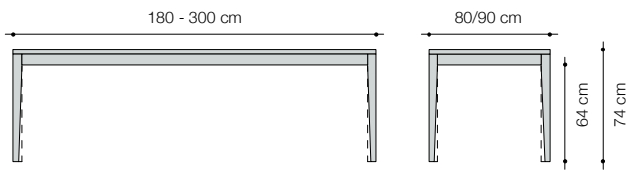

solid wood table

This is a classic family table, whose simple form really brings out the beauty of the wood. Every piece is made from one single trunk, so each is truly unique.

The classic construction with the visible longitudinal frame is stable and durable. The table legs are available in two versions: straight or tapered. The table comes at a standard height of 74 centimetres, and two widths of 80 or 90 centimetres. It can be between 180 and 300 centimetres long.

atelier
ALINEA

solid wood table

Dimensions

Model 80: 180 x 80 x H. 74 cm / 240 x 80 x H. 74 cm / 300 x 80 x H. 74 cm

Model 90: 180 x 90 x H. 74 cm / 240 x 90 x H. 74 cm / 300 x 90 x H. 74 cm

Special dimensions on request.